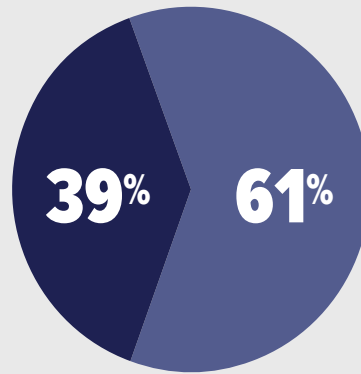

**4,226**

Male

Female

Full-time  
Retention  
Rate

**55%**

Part-time  
Retention  
Rate

**36%**

**39%**  
Full-time  
students

**61%**  
Part-time  
students

BLACK OR AFRICAN AMERICAN

**39.2%**

WHITE

**43.99%**

OTHER

**16.86%**

HISPANICS OF ANY RACE - 5.03%