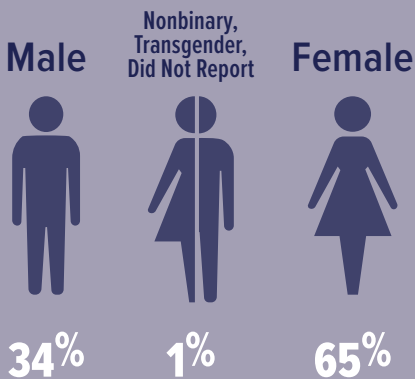

Full-Time Equivalent
Students
4,005

BLACK OR AFRICAN AMERICAN
41%

OTHER
21%