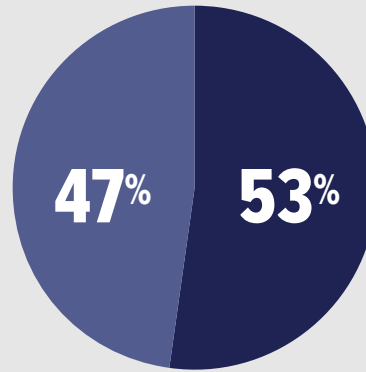

# 2023-2024 ANNUAL *FAST FACTS*

Duplicated Enrollment  
**11,073**

Unduplicated Enrollment  
**6,711**

Student Semester  
Credit Hours  
**99,653**

Full-Time Equivalent  
Students  
**4,005**

BLACK OR AFRICAN AMERICAN  
**41%**