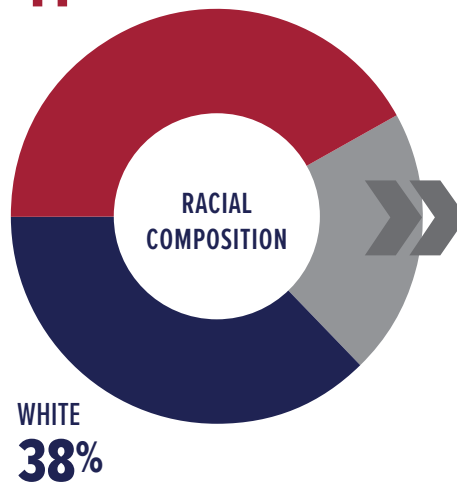

Full-Time Equivalent
Students
4,005

BLACK OR AFRICAN AMERICAN
41%

OTHER
21%