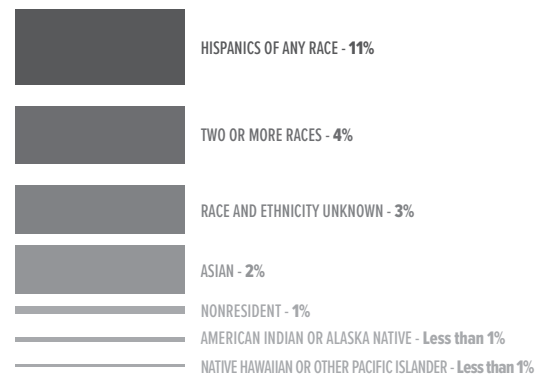

Full-Time Equivalent
Students
4,005

BLACK OR AFRICAN AMERICAN
41%

OTHER
21%