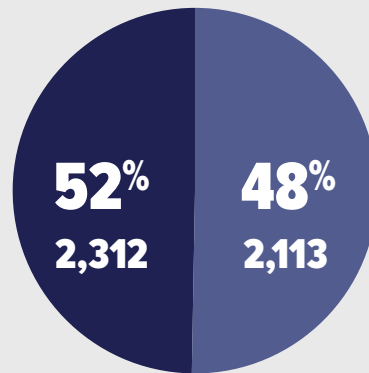

Female

2,951

67%

26

Average student age

93%

4,116

Degree/Certificate
seeking students

7%

309

Non-degree seeking
students

**Full-time
students**

**Part-time
students**

BLACK OR AFRICAN AMERICAN

38.4%

OTHER