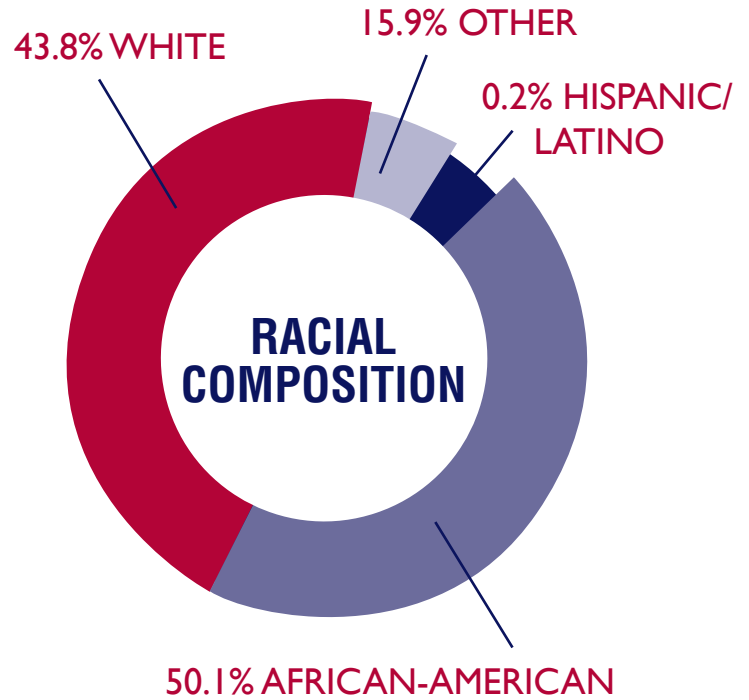

UNIVERSITY OF ARKANSAS
PULASKI TECH

SPRING 2018 FAST FACTS

1,862
MALE

3,325
FEMALE

58%
Students that
require at least
one developmental
course